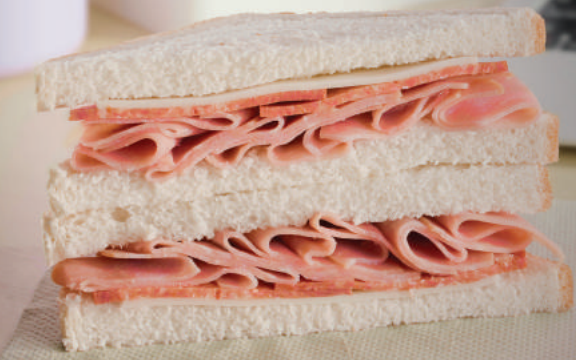

Classic Favorites

Consistently great taste and exceptional quality for more than 60 years.

ASSEMBLED BY
HAND

CUSTOM FORMULATED
BREADS

HIGH-QUALITY
MEATS

MADE WITH REAL
EGGS

Something for Everyone!

Classics

Our classic sandwiches have tempted taste buds for years. From the famous Chuckwagon to the classic cheeseburger these items are sure to fly off the shelf.

Wedges

Wedge sandwiches are a crowd pleaser for children and adults alike. These great on-the-go options feature a variety of different proteins.

Subs

Sub Selects® are a long-standing consumer favorite, sure to increase sales.

XXL

Our XXL sandwiches offer big value for big appetites. From Chicken and Cheese to the Jalapeno Char-Broil there's a flavor for everyone.